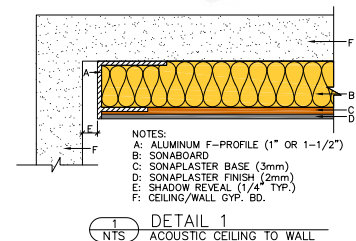

Sonacoustic